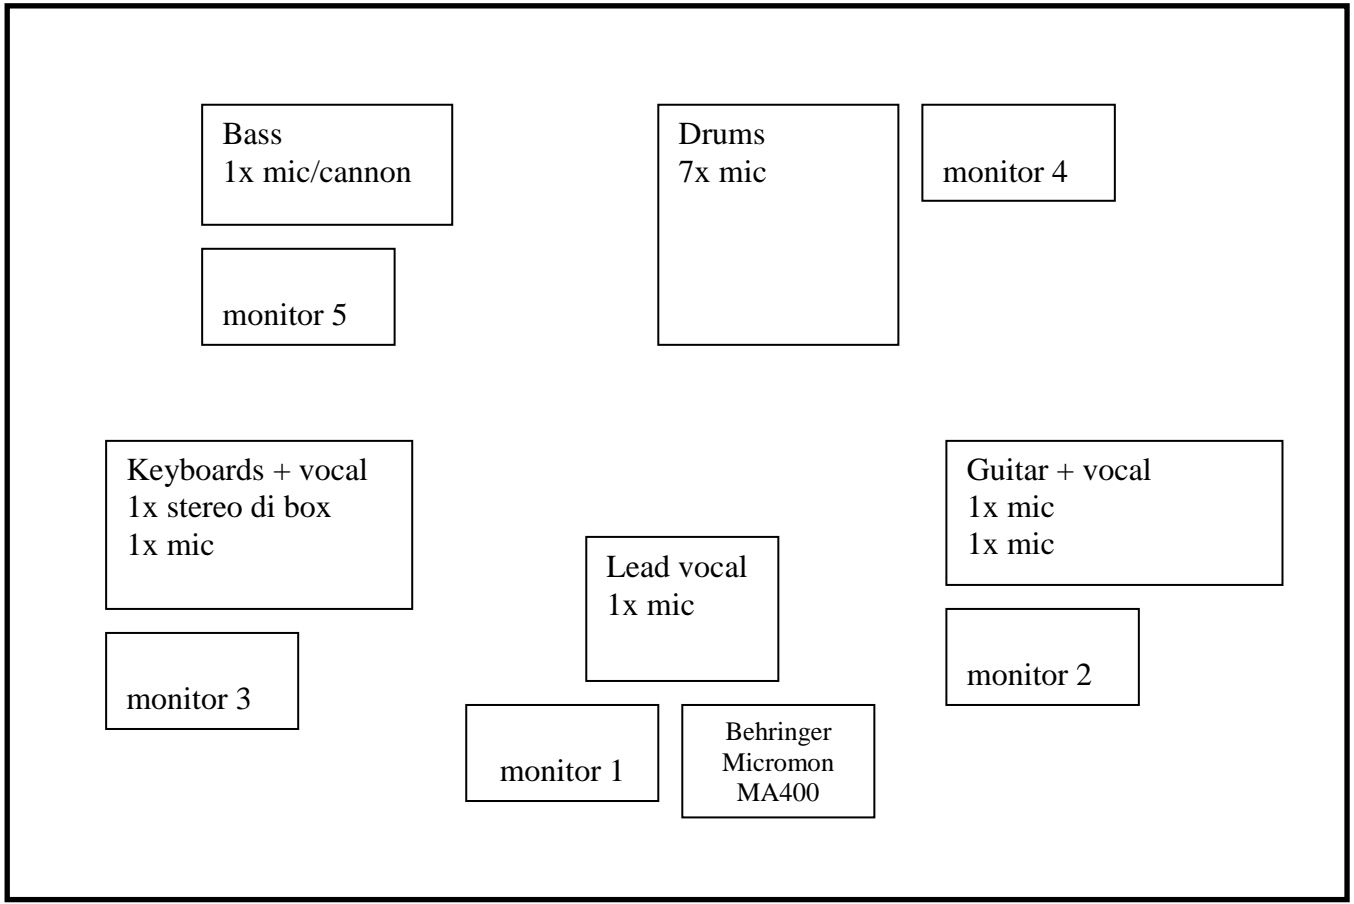

Soliloqui stageplan + input list

↑↑↑↑↑ STAGE ↑↑↑↑↑

drums:

| INSTRUMENT = microphone |
|----------------------------|
| Kick |
| Snare 14" (top) |
| Snare (bottom) |
| Snare 10" (top) |
| Hi hat |
| Tom |
| Floor Tom |
| Overhead SR |
| Overhead SL |

3 x vocal - mic.
1 x guitar - mic.
1 x bass - mic./canon
1 x keyboards - stereo line: DI box
1 x drums - 7x mic. (podle prostoru)

6x MONITOR

Behringer MA400 – samostatná cesta (stereo TRS), mic IN – mic THRU (XLR),
1,2,3 – samostatná cesta, zbytek dle možností..