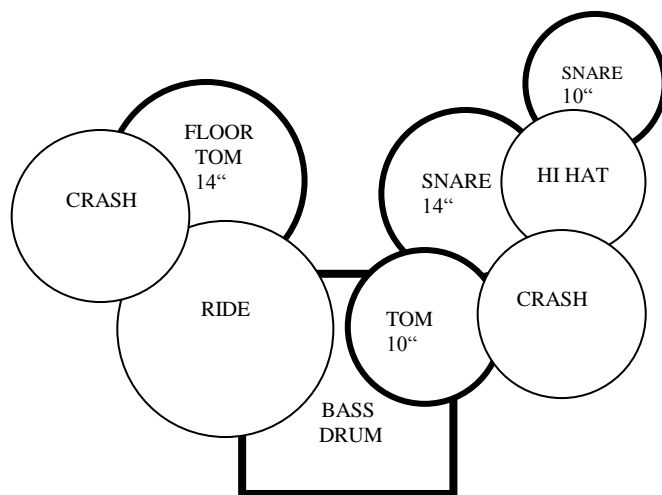

Soliloqui stageplan + input list

↑↑↑↑↑ STAGE ↑↑↑↑↑

drums:

| INSTRUMENT = microphone |
|----------------------------|
| Kick |
| Snare 14" (top) |
| Snare (bottom) |
| Snare 10" (top) |
| Hi hat |
| Tom |
| Floor Tom |
| Overhead SR |
| Overhead SL |

3 x vocal - mic.
1 x guitar - mic.
1 x bass - mic./canon
1 x keyboards - stereo line: DI box
1 x drums - 7x mic. (podle prostoru)

6x MONITOR

Behringer MA400 – samostatná cesta (stereo TRS), mic IN – mic THRU (XLR),
1,2,3 – samostatná cesta, zbytek dle možností..